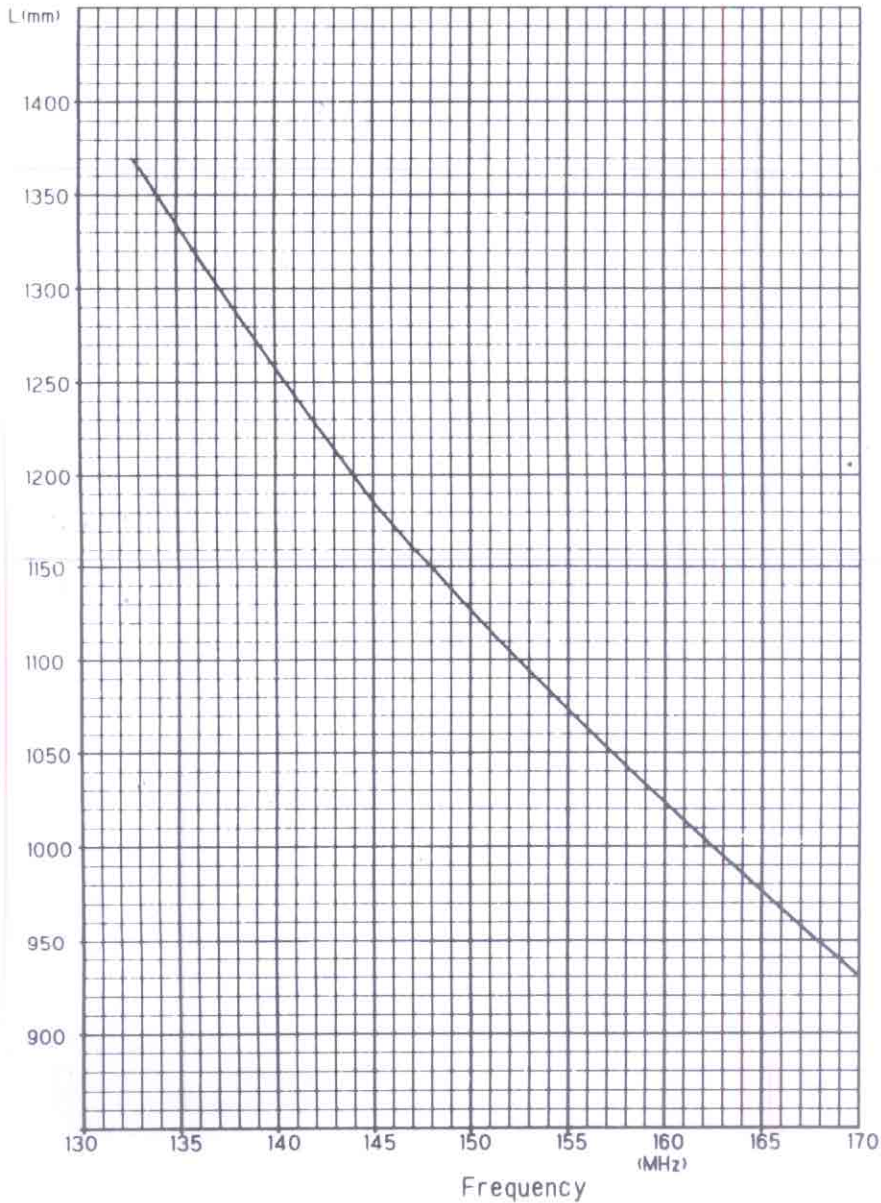

## MC101 CUTTING CHART

**DIAMOND**  
ANTENNA

Commercial Mobile Antenna  
With Cutting Chart

# MC101

- Frequency : 134-174MHz
- Gain : 3.4dB
- Max.power rating : 200W(SS)
- Connector : MP
- Length : 1m~1.4m