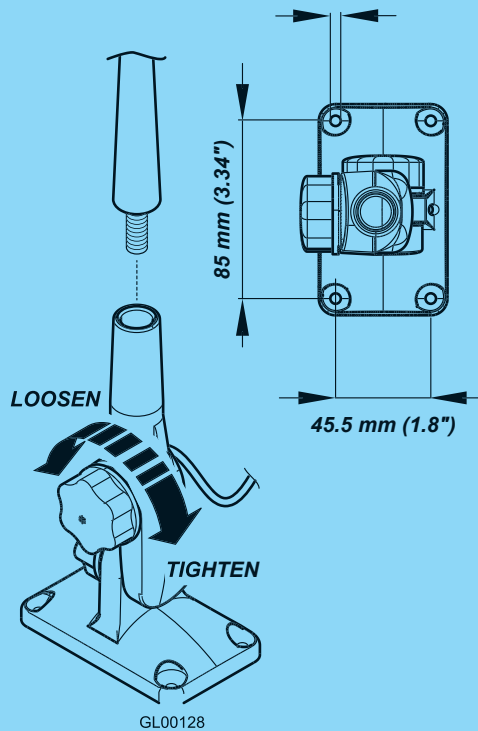

GLOMEX
The best in marine antennas

GLOMEASY LINE

**MADE
IN ITALY**

RA135FME 4 way nylon
ratchet mount - 5/8"x24
thread – locking by knob

RA135FME Base a doppio
snodo in nylon – Filettatura
5/8"x24 – bloccaggio a
manopola

RA135FME Support double
articulation en nylon - filetage
5/8"x24 – blocage par
molette

N° 4 HOLES Ø 5 mm (0.2")

Glomex srl

Via Faentina 165/G - 48124 Ravenna - Italy
Ph. +39 0544 500377 - Fax +39 0544 500420