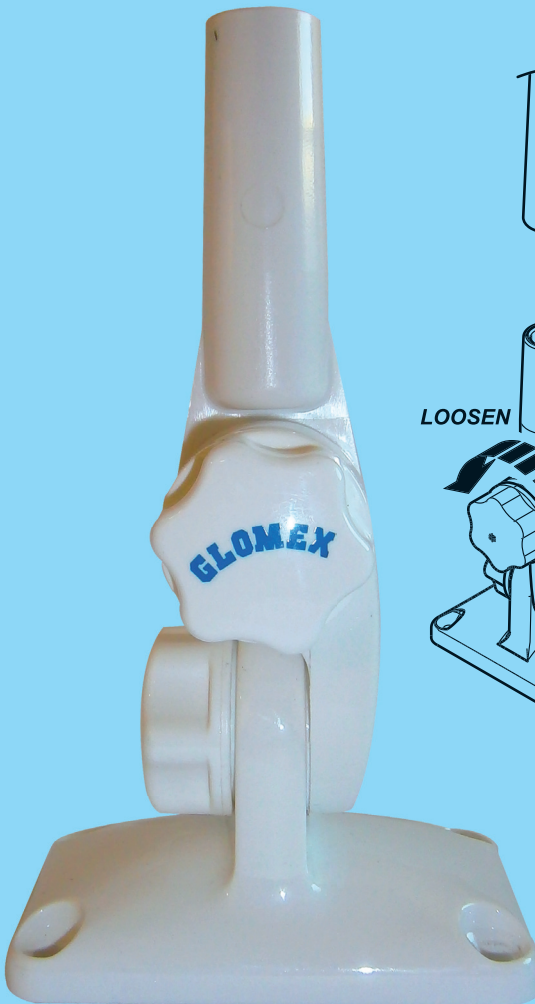

GLOMEX
The best in marine antennas

GLOMEASY LINE

**MADE
IN ITALY**

RA135FME 4 way nylon
ratchet mount - 5/8"x24
thread – locking by knob

RA135FME Base a doppio
snodo in nylon – Filettatura
5/8"x24 – bloccaggio a
manopola

RA135FME Support double
articulation en nylon - filetage
5/8"x24 – blocage par
molette

N° 4 HOLES Ø 5 mm (0.2")

Glomex srl

Via Faentina 165/G - 48124 Ravenna - Italy
Ph. +39 0544 500377 - Fax +39 0544 500420