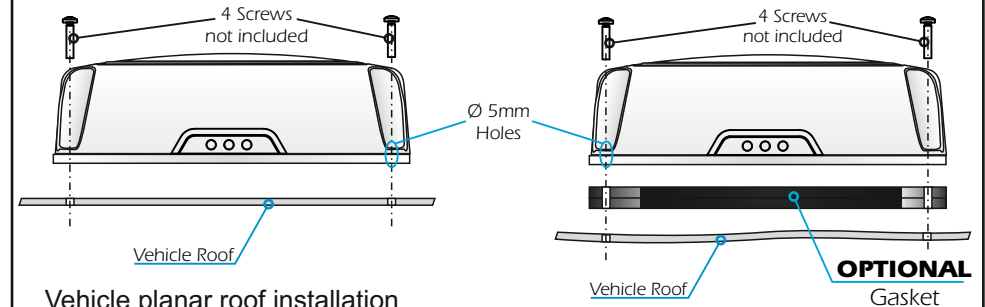

SPECIFICATIONS

Electrical Data	LPA 5G MiMo W-LAN
Type	Wide Band Low Profile
Frequency Range @ SWR ≤ 2	5G MiMo 2x: 698-960 MHz & 1.71- 3.8 GHz (2G, 3G, 4G, 5G) W-LAN: 2.4-2.485 GHz & 5.15-6 GHz (W-Lan Dual band)
Impedance	50 Ω
Polarization	Linear Vertical
Gain Max	5G MiMo 2x: 3 dBi @ 698-960 MHz; 7 dBi @ 1.71-3.8 GHz W-LAN: 3 dBi @ 2.4-2.485 GHz; 7 dBi @ 5.15-6 GHz
Typical Efficiency	5G MiMo 2x: > 80 % @ 698-960 MHz; > 85 % @ 1.71-3.8 GHz; W-LAN: > 90 %
Correlation Coefficient	5G MiMo 2x: < 0.05
Isolation	5G MiMo 2x Connectors: > 12 dB W-LAN Connector: > 20 dB to MiMo 2x Connectors
Max Power (CW) @ 30° C	10 Watts
Grounding Protection	5G MiMo 2x: all metal parts are DC-grounded, the inner conductor shows a DC-short W-LAN: the inner conductor shows a open circuit
Cables	3x 2m White Low-Loss
Connectors	5G MiMo 2x: 2 x SMA-male (RED marked); W-LAN: 1 x SMA-male RP (YELLOW marked) (Other types on request)

Mechanical Data

Housing & Radome Material	ASA UL94 Thermoplastic, Brass, PCB
Dimensions (approx.)	200 x 200 x 62 mm, 0.66 x 0.66 x 0.2 ft
Weight (approx.)	400 gr, 0.9 lb
Operating Temperature	-30 °C to +70 °C
Ingress protection	IP 65
Installation type	On Vehicle Roof/ on Ceiling: 4x Screws (not included) Adhesive Gasket (Optional on Request)

MOUNTING INSTRUCTIONS

Outdoor and roof installation

Vehicle planar roof installation
REMARK: well seal roof holes

Optional Gasket
Uneven and curved roof tops
Water-proof insulation
REMARK: well seal roof holes