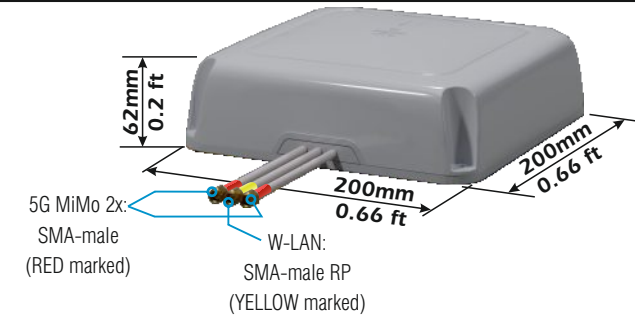

SPECIFICATIONS

Electrical Data	LPA 5G MiMo W-LAN
Type	Wide Band Low Profile
Frequency Range @ SWR ≤ 2	5G MiMo 2x: 698-960 MHz & 1.71- 3.8 GHz (2G, 3G, 4G, 5G) W-LAN: 2.4-2.485 GHz & 5.15-6 GHz (W-Lan Dual band)
Impedance	50 Ω
Polarization	Linear Vertical
Gain Max	5G MiMo 2x: 3 dBi @ 698-960 MHz; 7 dBi @ 1.71-3.8 GHz W-LAN: 3 dBi @ 2.4-2.485 GHz; 7 dBi @ 5.15-6 GHz
Typical Efficiency	5G MiMo 2x: > 80 % @ 698-960 MHz; > 85 % @ 1.71-3.8 GHz; W-LAN: > 90 %
Correlation Coefficient	5G MiMo 2x: < 0.05
Isolation	5G MiMo 2x Connectors: > 12 dB W-LAN Connector: > 20 dB to MiMo 2x Connectors
Max Power (CW) @ 30° C	10 Watts
Grounding Protection	5G MiMo 2x: all metal parts are DC-grounded, the inner conductor shows a DC-short W-LAN: the inner conductor shows a open circuit
Cables	3x 2m White Low-Loss
Connectors	5G MiMo 2x: 2 x SMA-male (RED marked); W-LAN: 1 x SMA-male RP (YELLOW marked) (Other types on request)

Mechanical Data

Housing & Radome Material	ASA UL94 Thermoplastic, Brass, PCB
Dimensions (approx.)	200 x 200 x 62 mm, 0.66 x 0.66 x 0.2 ft
Weight (approx.)	400 gr, 0.9 lb
Operating Temperature	-30 °C to +70 °C
Ingress protection	IP 65
Installation type	On Vehicle Roof/ on Ceiling: 4x Screws (not included) Adhesive Gasket (Optional on Request)

MOUNTING INSTRUCTIONS

Outdoor and roof installation