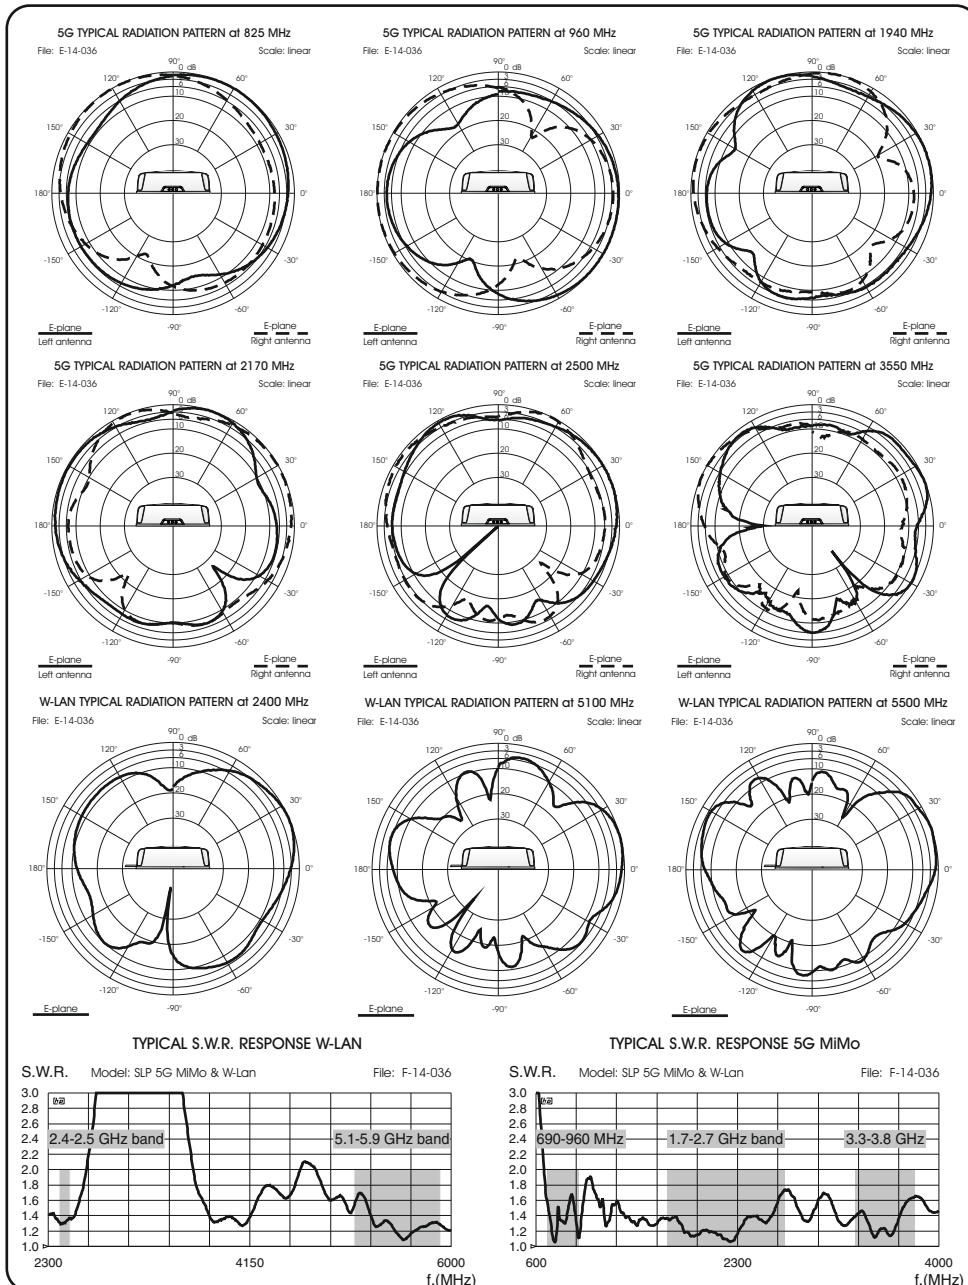

LPA 5G MiMo & W-LAN

Low Profile Antenna 698-960 MHz & 1.7-3.8 GHz

Features:

- # Low profile antenna for use on vehicles and ceiling installation
- # 5G MiMo 2x multi systems (2G-GSM, 3G-UMTS, 4G-LTE, 5G, LTE 700, ISM/LoRa, etc)
- # W-LAN Dual Band (2.4-2.485 GHz & 5.15-6 GHz)
- # 5G MiMo 2x: Protection from static discharges DC-Ground
- # Functioning With or Without Ground Plane
- # High Antenna Efficiency
- # Side Cable Outlet
- # Completely sealed and waterproof

SPECIFICATIONS

Electrical Data	LPA 5G MiMo W-LAN
Type	Wide Band Low Profile
Frequency Range @ SWR ≤ 2	5G MiMo 2x: 698-960 MHz & 1.71- 3.8 GHz (2G, 3G, 4G, 5G) W-LAN: 2.4-2.485 GHz & 5.15-6 GHz (W-Lan Dual band)
Impedance	50 Ω
Polarization	Linear Vertical
Gain Max	5G MiMo 2x: 3 dBi @ 698-960 MHz; 7 dBi @ 1.71-3.8 GHz W-LAN: 3 dBi @ 2.4-2.485 GHz; 7 dBi @ 5.15-6 GHz
Typical Efficiency	5G MiMo 2x: > 80 % @ 698-960 MHz; > 85 % @ 1.71-3.8 GHz; W-LAN: > 90 %
Correlation Coefficient	5G MiMo 2x: < 0.05
Isolation	5G MiMo 2x Connectors: > 12 dB W-LAN Connector: > 20 dB to MiMo 2x Connectors
Max Power (CW) @ 30° C	10 Watts
Grounding Protection	5G MiMo 2x: all metal parts are DC-grounded, the inner conductor shows a DC-short W-LAN: the inner conductor shows a open circuit
Cables	3x 2m White Low-Loss
Connectors	5G MiMo 2x: 2 x SMA-male (RED marked); W-LAN: 1 x SMA-male RP (YELLOW marked) (Other types on request)

Mechanical Data

Housing & Radome Material	ASA UL94 Thermoplastic, Brass, PCB
Dimensions (approx.)	200 x 200 x 62 mm, 0.66 x 0.66 x 0.2 ft
Weight (approx.)	400 gr, 0.9 lb
Operating Temperature	-30 °C to +70 °C
Ingress protection	IP 65
Installation type	On Vehicle Roof/ on Ceiling: 4x Screws (not included) Adhesive Gasket (Optional on Request)

MOUNTING INSTRUCTIONS

Outdoor and roof installation

Vehicle planar roof installation
REMARK: well seal roof holes

Optional Gasket
Uneven and curved roof tops
Water-proof insulation
REMARK: well seal roof holes