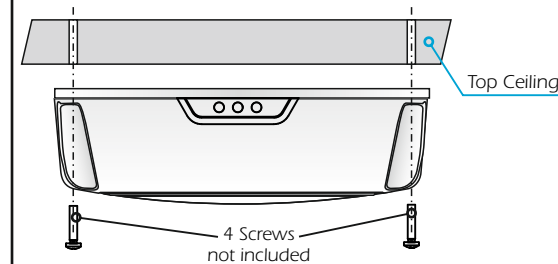

Mechanical Data

Housing & Radome Material	ASA UL94 Thermoplastic, Brass, PCB
Dimensions (approx.)	200 x 200 x 62 mm, 0.66 x 0.66 x 0.2 ft
Weight (approx.)	400 gr, 0.9 lb
Operating Temperature	-30 °C to +70 °C
Ingress protection	IP 65
Installation type	On Vehicle Roof/ on Ceiling: 4x Screws (not included) Adhesive Gasket (Optional on Request)

MOUNTING INSTRUCTIONS

Outdoor and roof installation

Vehicle planar roof installation
REMARK: well seal roof holes

Optional Gasket
Uneven and curved roof tops
Water-proof insulation
REMARK: well seal roof holes

Indoor installation

Camper roof

Indoor: ceiling / wall

Bus roof