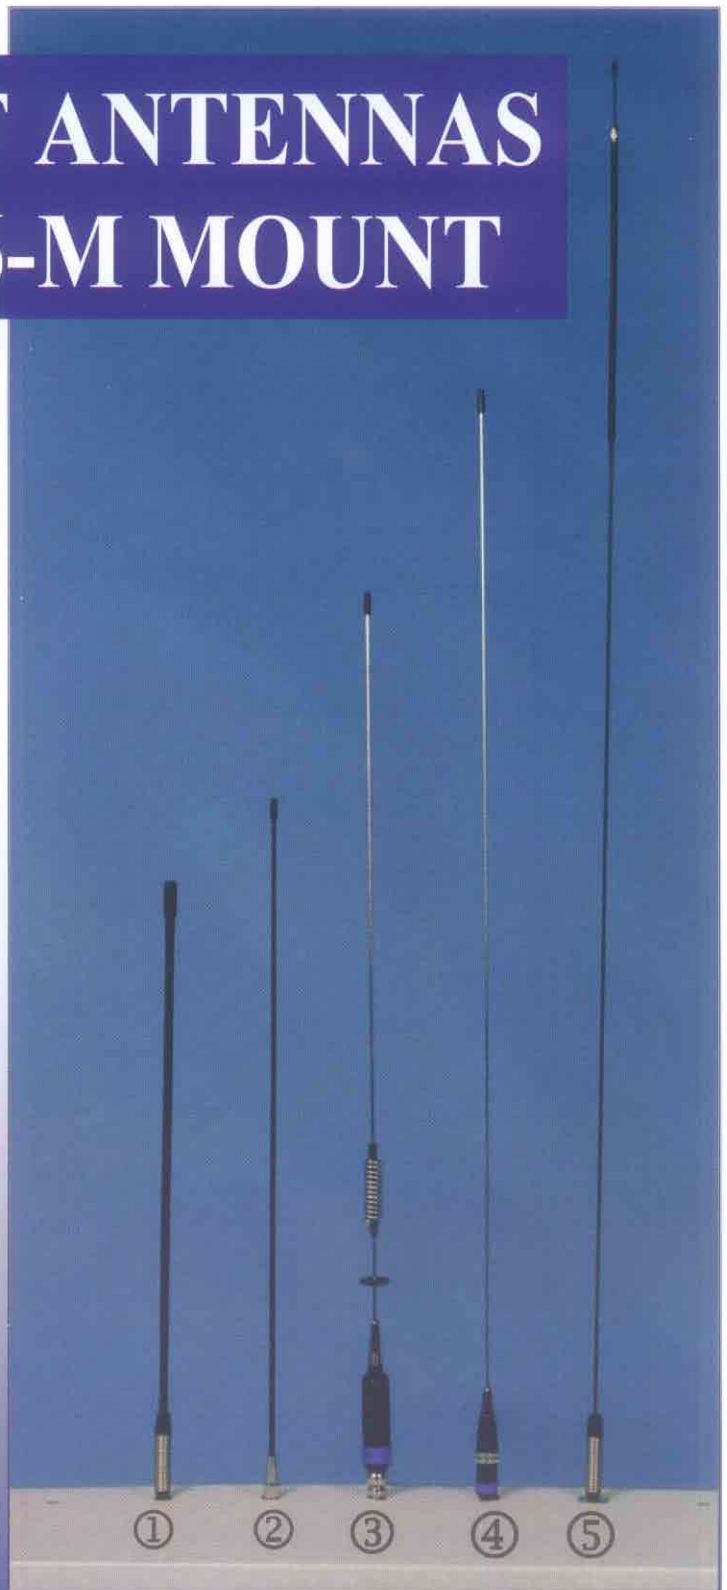

REPLACEMENT ANTENNAS FOR VOLVO M6-M MOUNT

VOLVO
M6-M MOUNT

Adapter DV Joint Mount TO M6-F
Using this adapter enables you to use Sirio DV-antennas on a M6-M mount

	AVERA P/N	TYPE	MOUNT	LENGTH	MAX PWR	REMARKS
1	DANI 342002	T27 5/8F	M6-F	58 cm	50W PEP	SWR Tuneable in Top. Spring on base.
2	PRES AMMI922	Volvo Whip	M6-F	65cm	50W PEP	SWR Pre-Tuned.
3	PRES AMMI116	Washington	M6-F (*)	81cm	150W PEP	(*) Whip + LS-AR Mount + Coax. Bottom of whip has M6-F mount. SWR Tuneable by length of whip.
4	PRES AMMI920	Iowa Whip	M6-F	100cm	200W PEP	SWR Tuneable with Twist-a-Ring system.
5	DANI 342004	DV27F	M6-F	131cm	50W PEP	SWR Tuneable in Top. Spring on base.
6	ANTMAT 0003					Adaptor DV joint mount To M6-F.