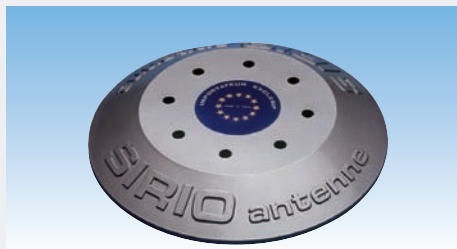

SCREW-BOLT

Materials: Chrome plated Brass and Zinc
Chrome P/N 2506206.00
Black P/N 2506207.00

SG AC/U

Frequency Range: from DC to 500 MHz
Mounting Hole / Overall Size: Ø 16 mm / Ø 38 mm
Cable / Connector: 4 m RG 58 / UHF-male (PL259)
Top connector: UHF-female with teflon
SG-AC/U P/N 2513005.00

SAFETY SET

Materials: Chromed plated brass
Safety set Chrome P/N 2506506.00
Safety set Black P/N 2506507.00

Promotional Items

SIRIO WALL CLOCK

Overall Dimensions: Ø 25.5 cm x H = 4.5 cm
SIRIO Wall Clock P/N 32.000

SIRIO KEY STRING

SIRIO Key String P/N 32.0006

SIRIO BALL PEN

SIRIO Ball pen P/N 32.0004

ANTENNAS DISPLAY

Type: Desk display for antennas
Material: Painted zinc supplied with rubber gasket
Antennas' fixing hole: 8 x Ø 12.5 mm
DISPLAY P/N 2508008.00

SIRIO DESK LIGHT

Overall Dimensions W x H x D: 33 x 20 x 5.5 cm
Power: 8W 230VAC 50Hz
SIRIO Desk Light P/N 32.0003

ANTENNA'S DISPENSER

Overall Dimension W x H: 86 x 230 cm
Material: Painted steel
Max weight capacity: 20 Kg