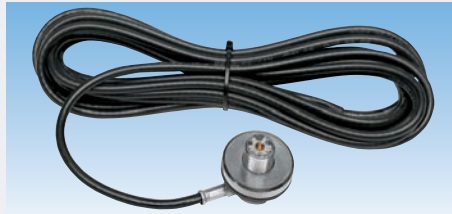

4m ANTENNA SPARE CABLE

- 1. Cable for "N" mount P/N 2505705.00
- 2. Cable for "NE" mount P/N 2505805.00
- 3. Cable for "TURBO series" P/N 2505905.00

CABLE WITH ANGULAR CONNECTOR

Frequency Range: from DC to 500 MHz
Mounting Hole / Overall Size: Ø 16 mm / Ø 38 mm
Cable: 4 m RG 58
Top connector: UHF-female with teflon
Cable with angular connector P/N 2506105.00

SCREW-BOLT

Materials: Chrome plated Brass and Zinc
Chrome P/N 2506206.00
Black P/N 2506207.00

SG AC/U

Frequency Range: from DC to 500 MHz
Mounting Hole / Overall Size: Ø 16 mm / Ø 38 mm
Cable / Connector: 4 m RG 58 / UHF-male (PL259)
Top connector: UHF-female with teflon
SG-AC/U P/N 2513005.00

SAFETY SET

Materials: Chromed plated brass
Safety set Chrome P/N 2506506.00
Safety set Black P/N 2506507.00

Promotional Items

SIRIO WALL CLOCK

Overall Dimensions: Ø 25.5 cm x H = 4.5 cm
SIRIO Wall Clock P/N 32.000

SIRIO KEY STRING

SIRIO Key String P/N 32.0006

SIRIO BALL PEN

SIRIO Ball pen P/N 32.0004

ANTENNAS DISPLAY

Type: Desk display for antennas
Material: Painted zinc supplied with rubber gasket
Antennas' fixing hole: 8 x Ø 12.5 mm
DISPLAY P/N 2508008.00